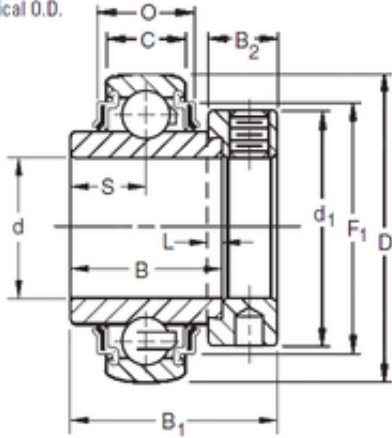

Bellows Seals INC

KRRB Two Seals
Spherical O.D.

Bearing 2D drawings and 3D CAD models

WVL0325 FKM V 325X292X10.5 V Seals

Bearing No.

Size	57.15x110x61.91 mm
Bore Diameter	57,15 mm
Outer Diameter	110 mm
Width	61,91 mm
d	57,15 mm
D	110 mm
B	61,91 mm
C	22 mm
P	26,01 mm
O	30,02 mm
d1	84,1 mm
B1	77,8 mm
B2	22,2 mm
L	6,4 mm
S	31 mm
F1	94,89 mm
Weight	1,715 Kg
Basic dynamic load rating (C)	58,5 kN