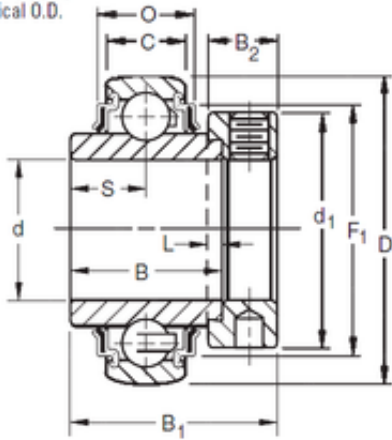

Bellows Seals INC

KRRB Two Seals
Spherical O.D.

Bearing 2D drawings and 3D CAD models

TWVL0600-VD610 V 600X6.5X10.5 FKM V Seals

Bearing No.

Size	57.15x110x61.91 mm
Bore Diameter	57,15 mm
Outer Diameter	110 mm
Width	61,91 mm
d	57,15 mm
D	110 mm
B	61,91 mm
C	22 mm
P	26,01 mm
O	30,02 mm
d1	84,1 mm
B1	77,8 mm
B2	22,2 mm
L	6,4 mm
S	31 mm
F1	94,89 mm
Weight	1,715 Kg
Basic dynamic load rating (C)	58,5 kN