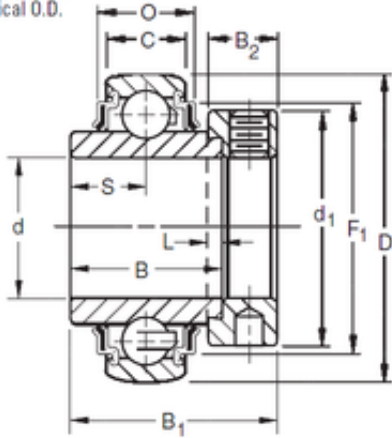

Bellows Seals INC

KRRB Two Seals
Spherical O.D.

Bearing 2D drawings and 3D CAD models

WVL0750 FKM V 750X705X10.5 V Seals

Bearing No.

Size	57.15x110x61.91 mm
Bore Diameter	57,15 mm
Outer Diameter	110 mm
Width	61,91 mm
d	57,15 mm
D	110 mm
B	61,91 mm
C	22 mm
P	26,01 mm
O	30,02 mm
d1	84,1 mm
B1	77,8 mm
B2	22,2 mm
L	6,4 mm
S	31 mm
F1	94,89 mm
Weight	1,715 Kg
Basic dynamic load rating (C)	58,5 kN