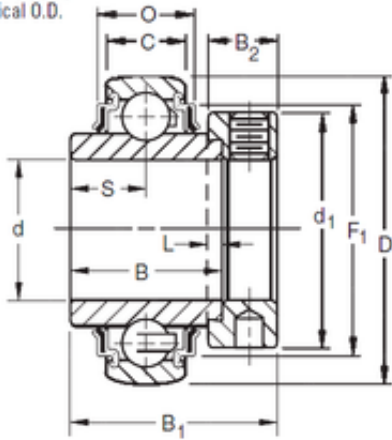

Bellows Seals INC

KRRB Two Seals
Spherical O.D.

Bearing 2D drawings and 3D CAD models

TWVS00700-FKM V 70X6X15.5 V Seals

Bearing No.

Size	57.15x110x61.91 mm
Bore Diameter	57,15 mm
Outer Diameter	110 mm
Width	61,91 mm
d	57,15 mm
D	110 mm
B	61,91 mm
C	22 mm
P	26,01 mm
O	30,02 mm
d1	84,1 mm
B1	77,8 mm
B2	22,2 mm
L	6,4 mm
S	31 mm
F1	94,89 mm
Weight	1,715 Kg
Basic dynamic load rating (C)	58,5 kN