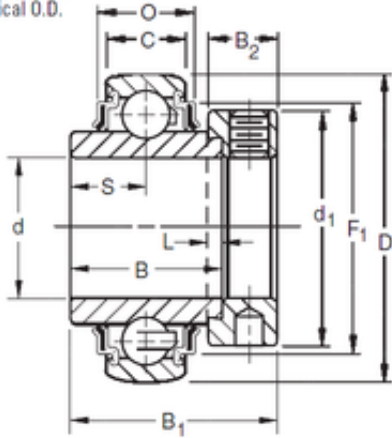

Bellows Seals INC

KRRB Two Seals
Spherical O.D.

Bearing 2D drawings and 3D CAD models

WVS00900 FKM V 90X6X15 V Seals

Bearing No.

Size	57.15x110x61.91 mm
Bore Diameter	57,15 mm
Outer Diameter	110 mm
Width	61,91 mm
d	57,15 mm
D	110 mm
B	61,91 mm
C	22 mm
P	26,01 mm
O	30,02 mm
d1	84,1 mm
B1	77,8 mm
B2	22,2 mm
L	6,4 mm
S	31 mm
F1	94,89 mm
Weight	1,715 Kg
Basic dynamic load rating (C)	58,5 kN