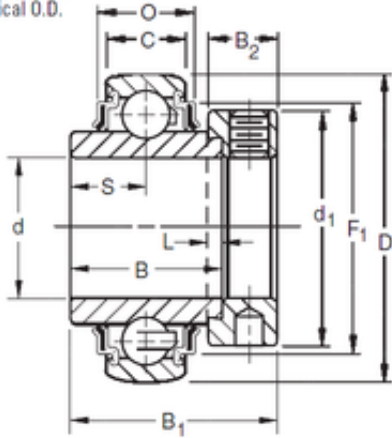

Bellows Seals INC

KRRB Two Seals
Spherical O.D.

Bearing 2D drawings and 3D CAD models

WVS0150-FKM V 150X7X15.5 FKM V Seals

Bearing No.

Size	57.15x110x61.91 mm
Bore Diameter	57,15 mm
Outer Diameter	110 mm
Width	61,91 mm
d	57,15 mm
D	110 mm
B	61,91 mm
C	22 mm
P	26,01 mm
O	30,02 mm
d1	84,1 mm
B1	77,8 mm
B2	22,2 mm
L	6,4 mm
S	31 mm
F1	94,89 mm
Weight	1,715 Kg
Basic dynamic load rating (C)	58,5 kN